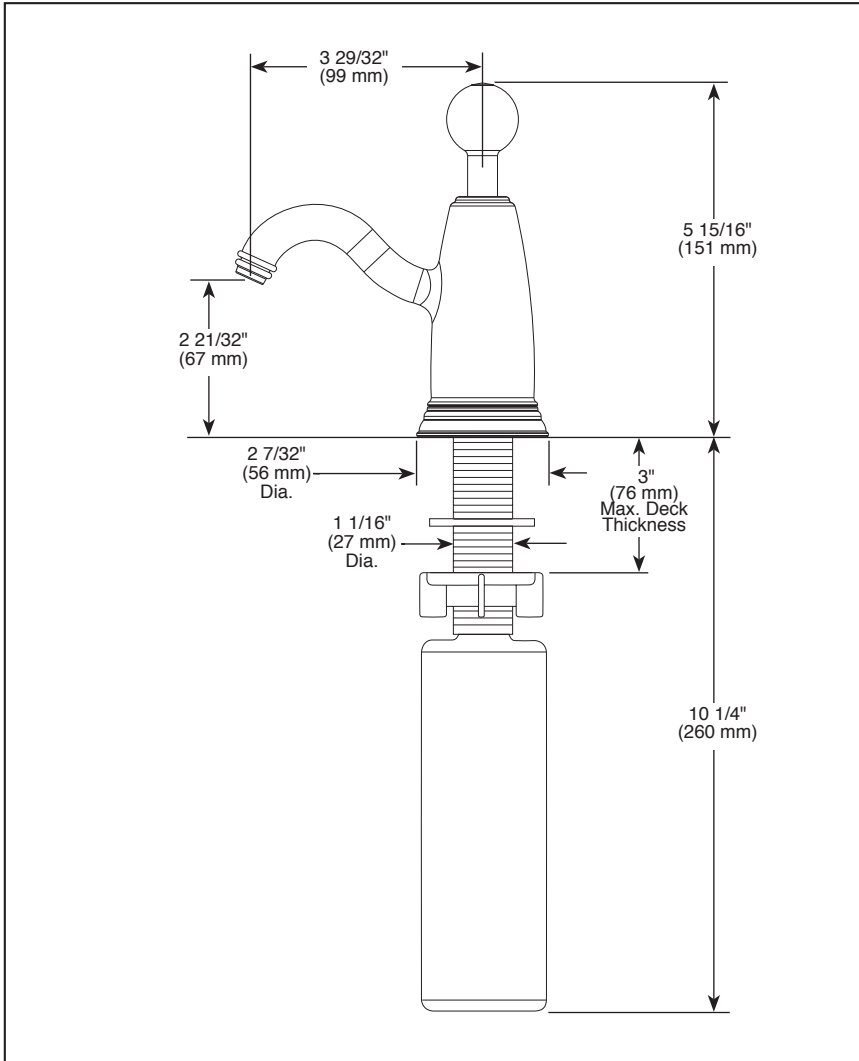

RP61024▲

Submitted Model No.: _____

Specific Features: _____

▲ Designate Proper Finish Suffix

BRIZO®

SOAP DISPENSER

STANDARD SPECIFICATIONS:

- 13 ounce bottle.
- Refillable from above the deck.
- 3" max. deck thickness.
- Includes RP30395 refill funnel.
- Fits hole size 1 3/8" +/- 1/8".